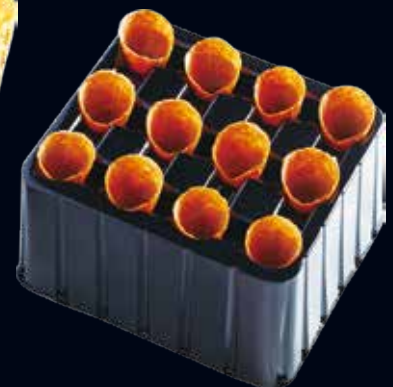

*Elegant Savory Cones
Medium Size*

Gérard
Dubois

LA ROSE NOIRE™

Elegant Savory Cones - Medium Size

Cheese Cone

4g/0.14oz/pc
18pcs/set , 4set/box
H. 70 mm , 2.76in
Φ 30 mm , 1.18in
Item# 95152

Beetroot Cone

4g/0.14oz/pc
18pcs/set , 4set/box
H. 70 mm , 2.76in
Φ 30 mm , 1.18in
Item# 95153

Seaweed Cone

4g/0.14oz/pc
18pcs/set , 4set/box
H. 70 mm , 2.76in
Φ 30 mm , 1.18in
Item# 95150

Elegant Savory Cones - Medium Size

Basil Cone

4g/0.14oz/pc
18pcs/set , 4set/box
H. 70 mm , 2.76in
Φ 30 mm , 1.18in
Item# 95154

Medium
Size

Onion Cone

4g/0.14oz/pc
18pcs/set , 4set/box
H. 70 mm , 2.76in
Φ 30 mm , 1.18in
Item# 95149

Chili Red Bell Pepper Cone

4g/0.14oz/pc
18pcs/set , 4set/box
H. 70 mm , 2.76in
Φ 30 mm , 1.18in
Item# 95151

Elegant Savory Cones

Medium Size

- **This is a new size cone described as medium.**
- **It is in-between the sizes of the current mini cone and large cone.**
- **New packaging featuring 4 – 18 cone boxes per case. 72 cones per case.**
- **New packaging to allow chefs to open small amounts of cones while keeping the rest of the case fresh.**